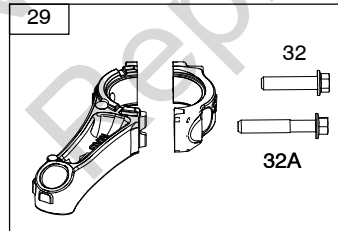

Illustrated Parts List

Model Series

12S900

TYPE NUMBERS
0100 through 2732.

TABLE OF CONTENTS

Air Cleaner	8
Alternator	11
Blower Housing	5
Camshaft	2
Carburetor	9
Carburetor Overhaul Kit	9
Controls	10
Covers/Guards	5
Crankshaft	2
Cylinder	2
Cylinder Head	3
Electric Starter	11
Exhaust System	7
Flywheel	5
Fuel Supply	6
Gasket Set - Engine	4
Gasket Set - Valve	3
Governor Spring	10
Ignition	11
Lubrication	6
Operator's Manual	2
Piston/Rings/Connecting Rod	2
Rewind Starter	5
Sump	4
Thermostat	10
Valves	3
Warning Label	2

Not for reproduction

PRINTED IN U.S.A.

COPYRIGHT by BRIGGS & STRATTON CORPORATION
All rights reserved. No part of this material may be reproduced or transmitted, in any form or by any means, electronic or mechanical, including photocopying, recording or by any information storage and retrieval system, without permission in writing from Briggs & Stratton Corporation.

1319 WARNING LABEL

REQUIRED when replacing parts with warning labels affixed.

1036 EMISSIONS LABEL

1058 OPERATOR'S MANUAL

1330 REPAIR MANUAL

Illustrations cover a range of engines. Parts shown without text may not be used on your specific engine.